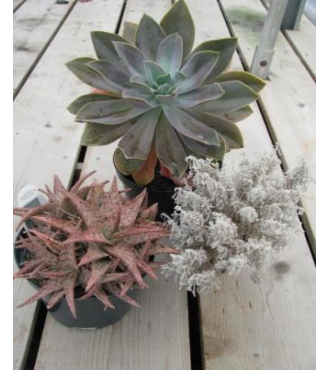

Current Availability

May 26, 2012

Succulents

Qty avail

Echeveria (cont.)	4.5"	Tolimanensis	19
	4.5"	Violet Queen	6
	6"	Nodulosa	3
	6"	Violet Queen	9
Euphorbia	4.5"	Rosea Firesticks	25
Faucaria hybrid	4.5"	Jaws	3
Graptoveria	6"	Fred Ives	6
Kalanchoe	4.5"	Elk Antlers	1
	6"	Elk Antlers	3
Sedeveria	4.5"	Jet Beads	12
Sedum	4.5"	Lemon Coral	34
	4.5"	Dragon's Blood	45
	6"	Dragon's Blood	12
Sempervivum	4.5"	Assorted	34
Senecio	6"	Blazing Glory	20